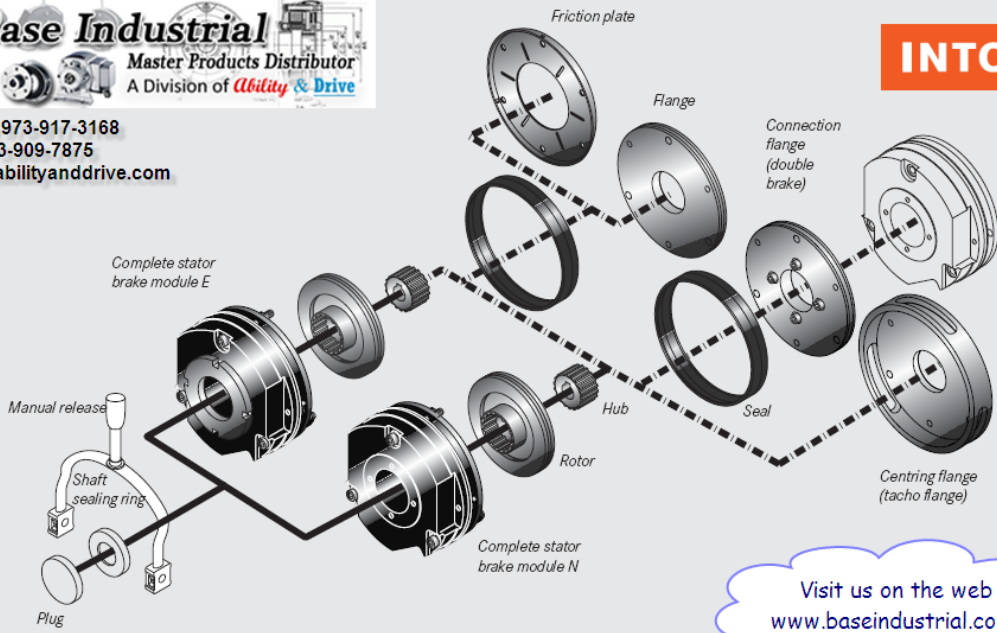

Phone 973-917-3168
Fax 973-909-7875
amy@abilityanddrive.com

BFK458 Series

Visit us on the web
www.baseindustrial.com